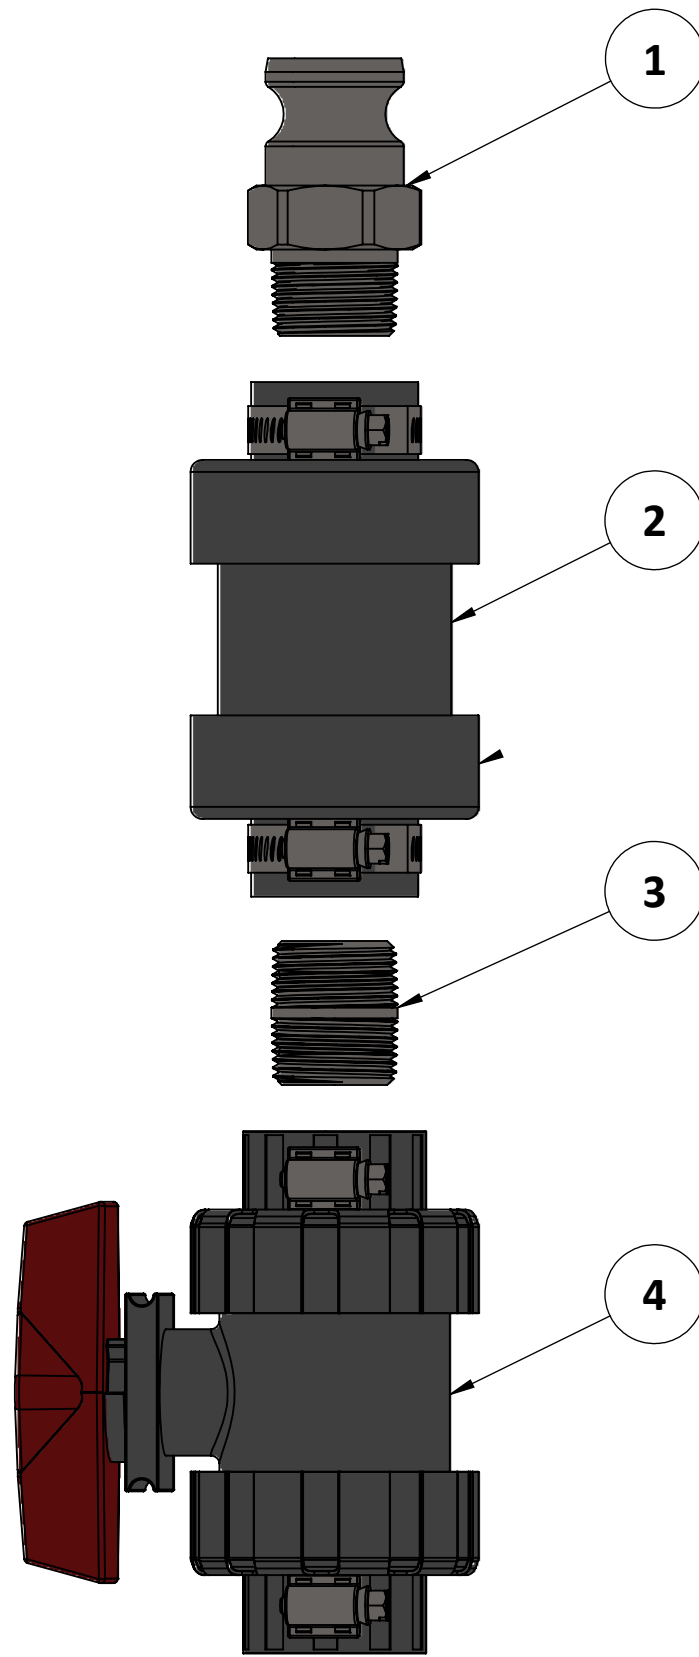

8 7 6 5 4 3 2 1

ITEM NO.	PartNo	DESCRIPTION	QTY.
1	1000403	CAM-LOCK, 1", TYP F, SS	1
2	2000117	PVC, TRUE UNION BALL CHECK VALVE, EPDM, ASSEMBLY	1
3	1000398	NIPPLE, 1" X CLOSE, SS	1
4	2000116	PVC, TRUE UNION BALL VALVE, EPDM, ASSEMBLY	1

D
C
B
A

D
C
B
A

PUMPONE
ENVIRONMENTAL
LLC

PROPRIETARY AND CONFIDENTIAL
THE INFORMATION CONTAINED IN THIS
DRAWING IS THE SOLE PROPERTY OF
PUMPONE ENVIRONMENTAL, LLC. ANY
REPRODUCTION IN PART OR AS A WHOLE
WITHOUT THE WRITTEN PERMISSION OF
PUMPONE ENVIRONMENTAL, LLC IS
PROHIBITED.

PumpOne Environmental, LLC

TITLE:
**PVC LEACHATE DISCHARGE KIT,
VALVE MANIFOLD, 1"**

SIZE B	DWG. NO. 2000189	REV 2
SCALE: 1:8	DO NOT SCALE DRAWING	SHEET 1 OF 1

8 7 6 5 4 3 2 1