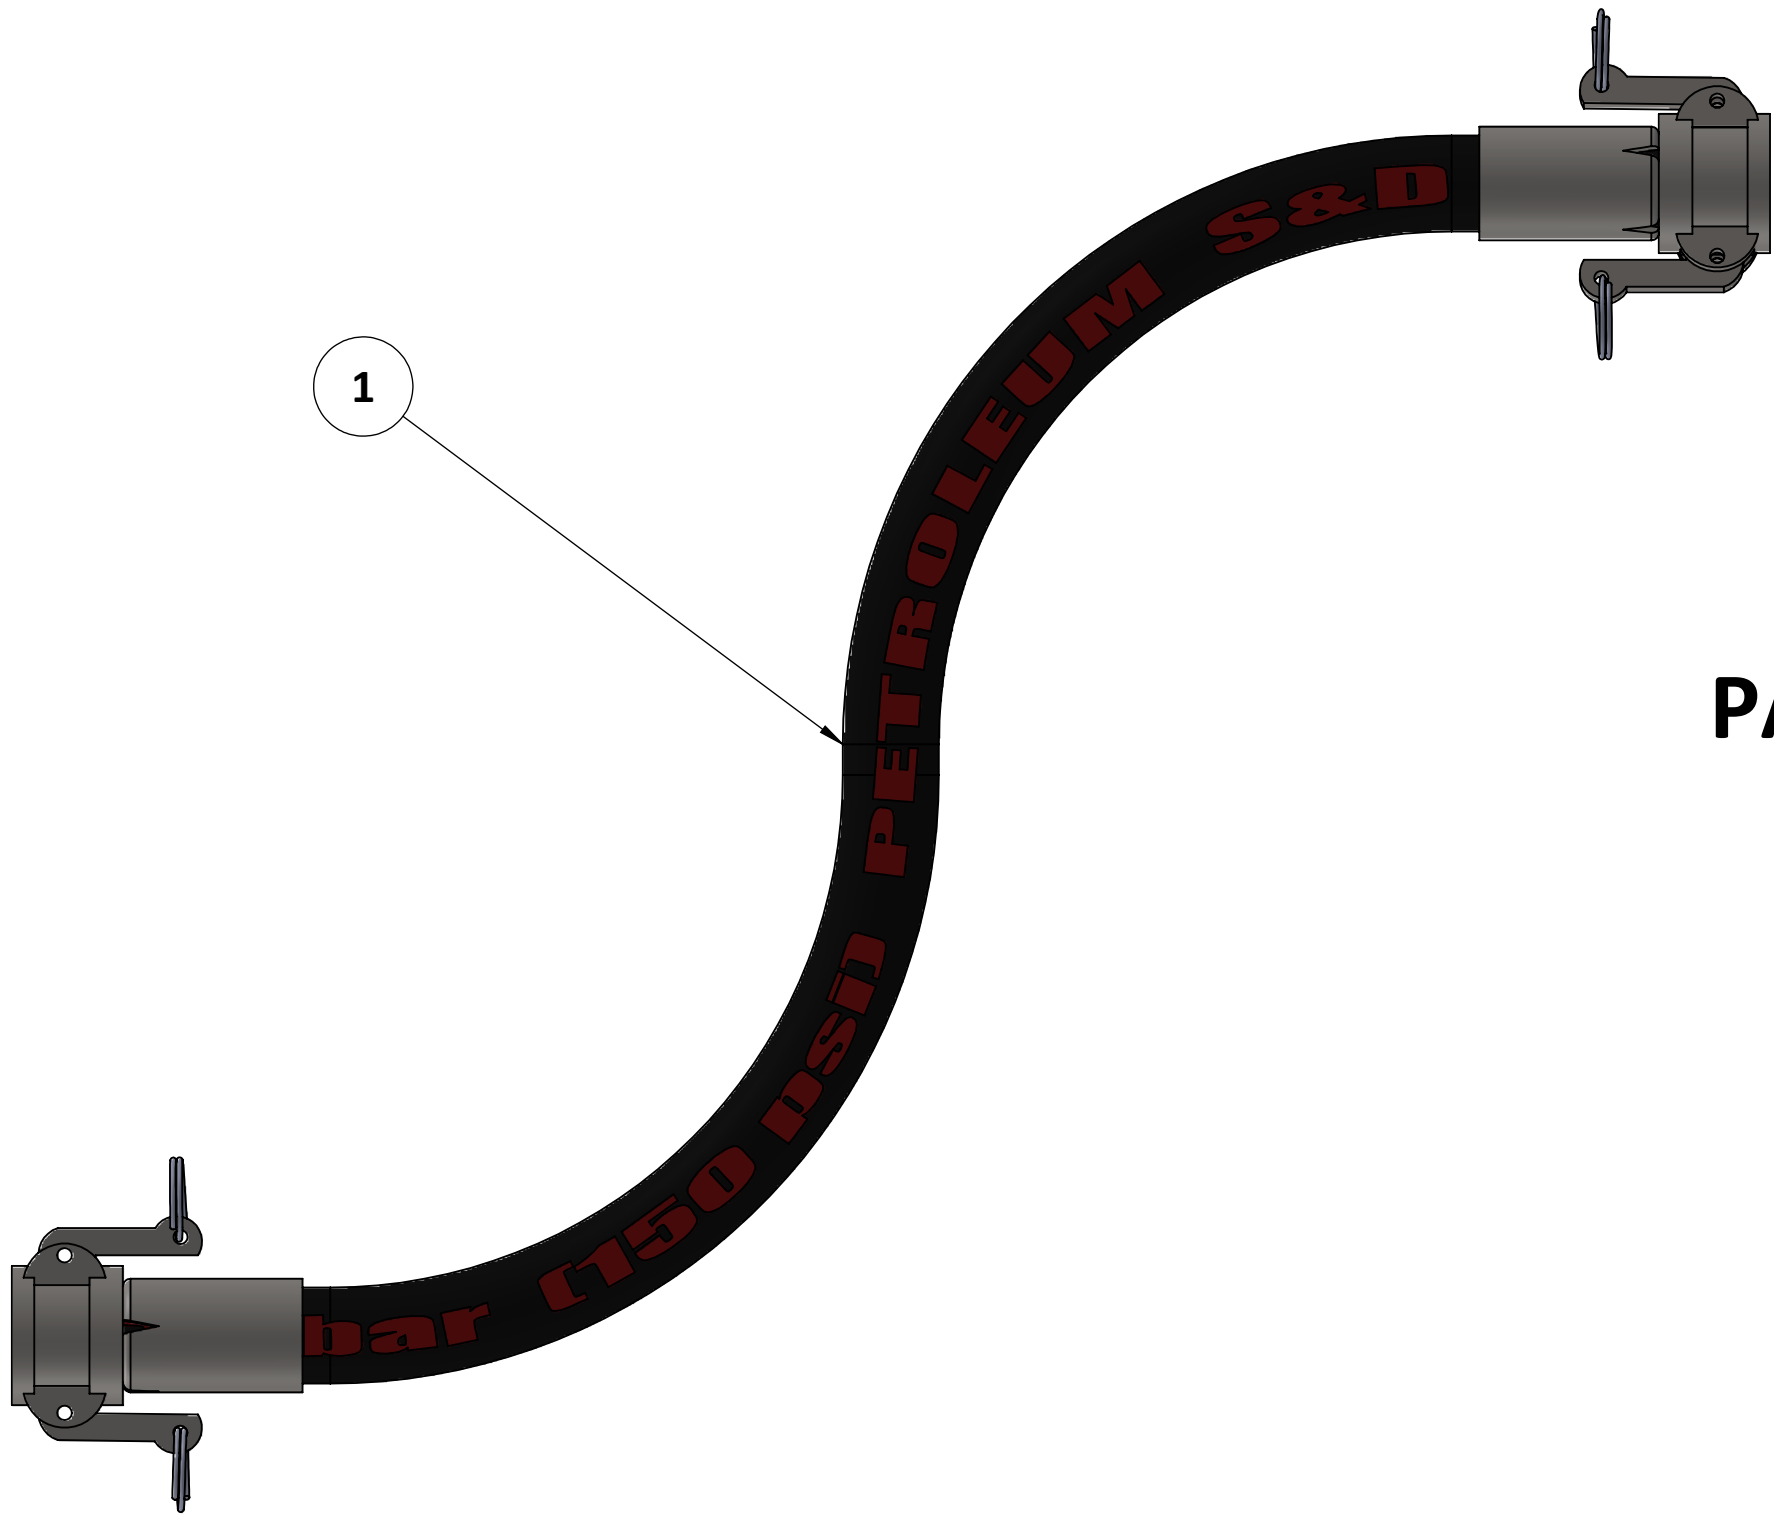

ITEM NO.	PartNo	DESCRIPTION	QTY.
1	1000856	LEACHATE DISCHARGE, PETROLEUM/OIL SUCTION HOSE	5'

PART NUMBER: 2000226

PROPRIETARY AND CONFIDENTIAL
 THE INFORMATION CONTAINED IN THIS DRAWING IS THE SOLE PROPERTY OF PUMPONE ENVIRONMENTAL, LLC. ANY REPRODUCTION IN PART OR AS A WHOLE WITHOUT THE WRITTEN PERMISSION OF PUMPONE ENVIRONMENTAL, LLC IS PROHIBITED.

PumpOne Environmental, LLC		
TITLE: BOM, LEACHATE DISCHARGE KIT, HOSE ASSEMBLY, HARD CLAMP, SUCTION, EXPLODED VIEW		
SIZE B	DWG. NO. 3000193	REV 1
SCALE: 1:8	DO NOT SCALE DRAWING	SHEET 1 OF 1