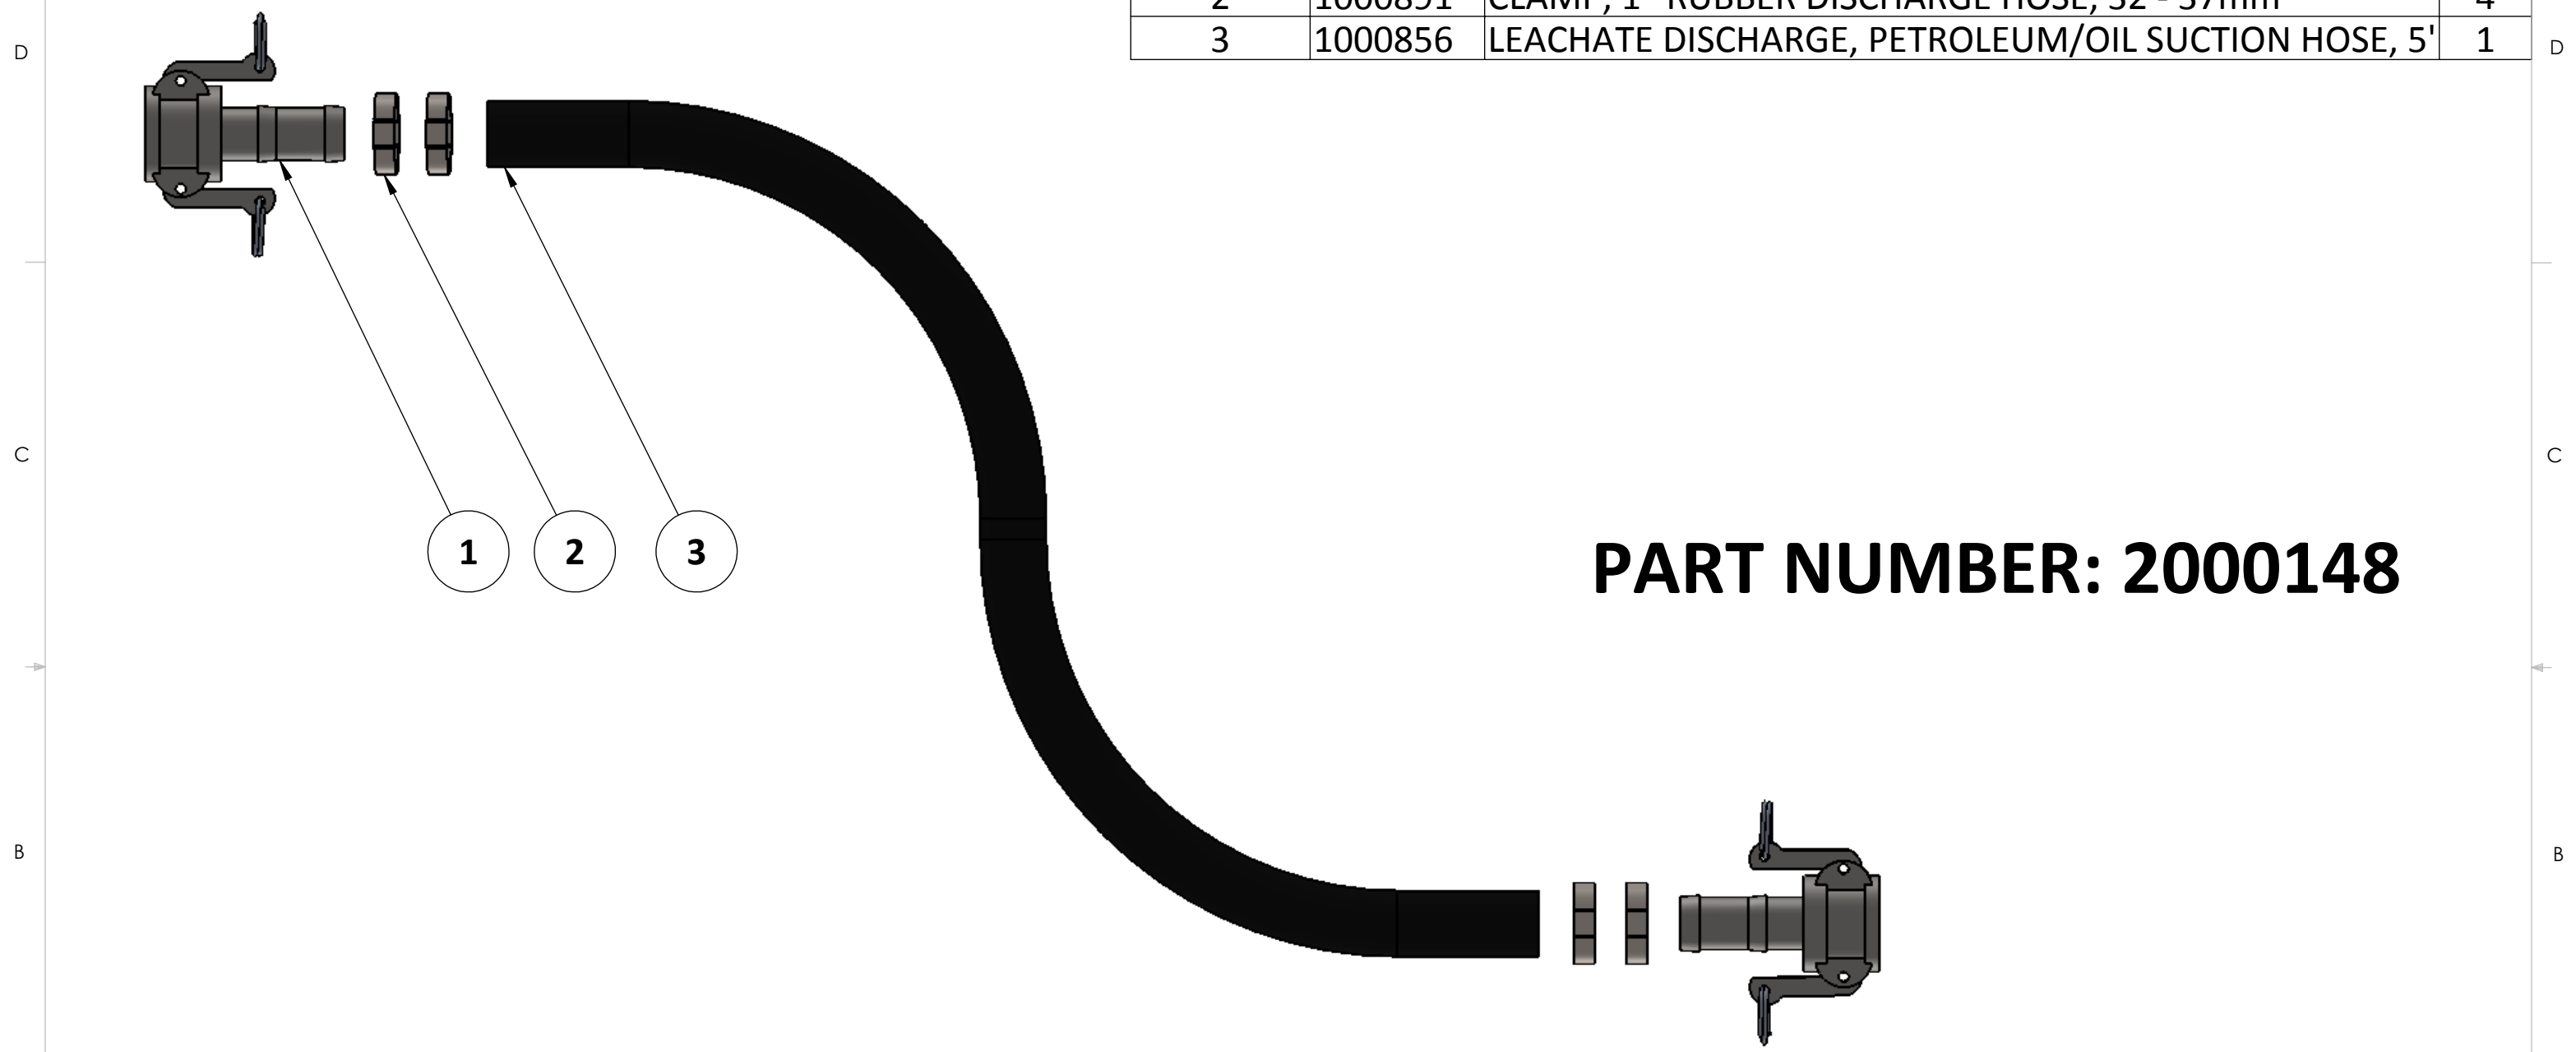

ITEM NO.	PartNo	DESCRIPTION	QTY.
1	1000404	CAM-LOCK, TYP C, 1" SS	2
2	1000891	CLAMP, 1" RUBBER DISCHARGE HOSE, 32 - 37mm	4
3	1000856	LEACHATE DISCHARGE, PETROLEUM/OIL SUCTION HOSE, 5'	1

**PART NUMBER: 2000148**

**PumpOne Environmental, LLC**

TITLE:  
**BOM, LEACHATE DISCHARGE KIT, HOSE ASSEMBLY, SUCTION, EXPLODED VIEW**

**PROPRIETARY AND CONFIDENTIAL**  
THE INFORMATION CONTAINED IN THIS DRAWING IS THE SOLE PROPERTY OF PUMPONE ENVIRONMENTAL, LLC. ANY REPRODUCTION IN PART OR AS A WHOLE WITHOUT THE WRITTEN PERMISSION OF PUMPONE ENVIRONMENTAL, LLC IS PROHIBITED.

SIZE <b>B</b>	DWG. NO. <b>3000139</b>	REV <b>1</b>
------------------	----------------------------	-----------------